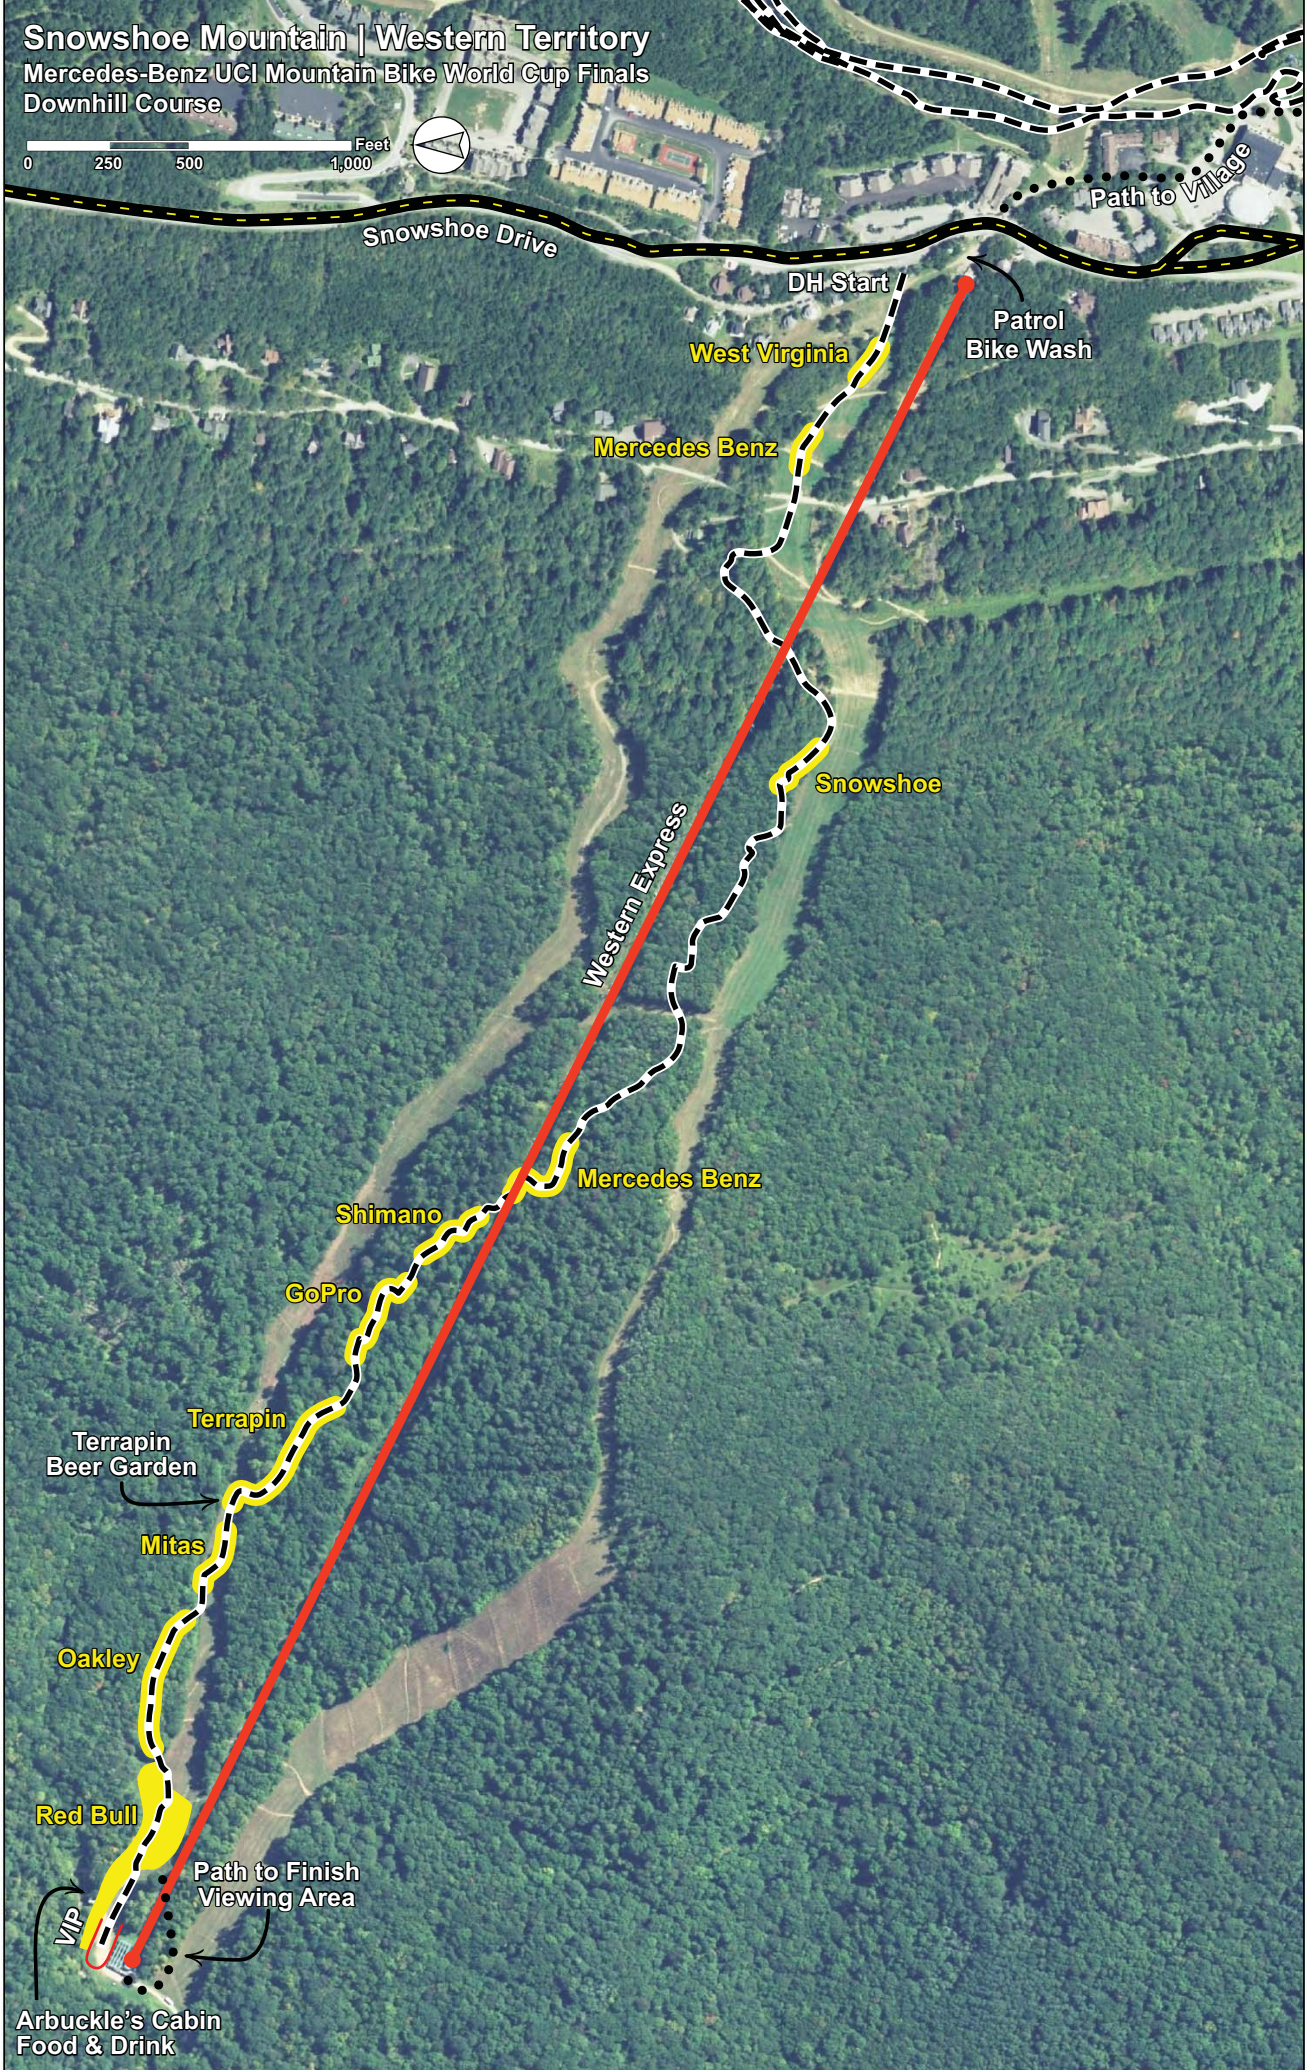

Rock Garden

Shimano

Ballhooter Lift

West Virginia

XC Finish

Keep on Riding Sponsors

Snowshoe

Expo / Mendor Area

Snowshoe Mountain | Western Territory

Mercedes-Benz UCI Mountain Bike World Cup Finals

Downhill Course

Snowshoe Drive

DH Start

Patrol
Bike Wash

West Virginia

Mercedes Benz

Snowshoe

Western Express

Mercedes Benz

Shimano

GoPro

Terrapin

Terrapin
Beer Garden

Mitas

Oakley

Red Bull

Path to Finish
Viewing Area

Arbuckle's Cabin
Food & Drink

Vip