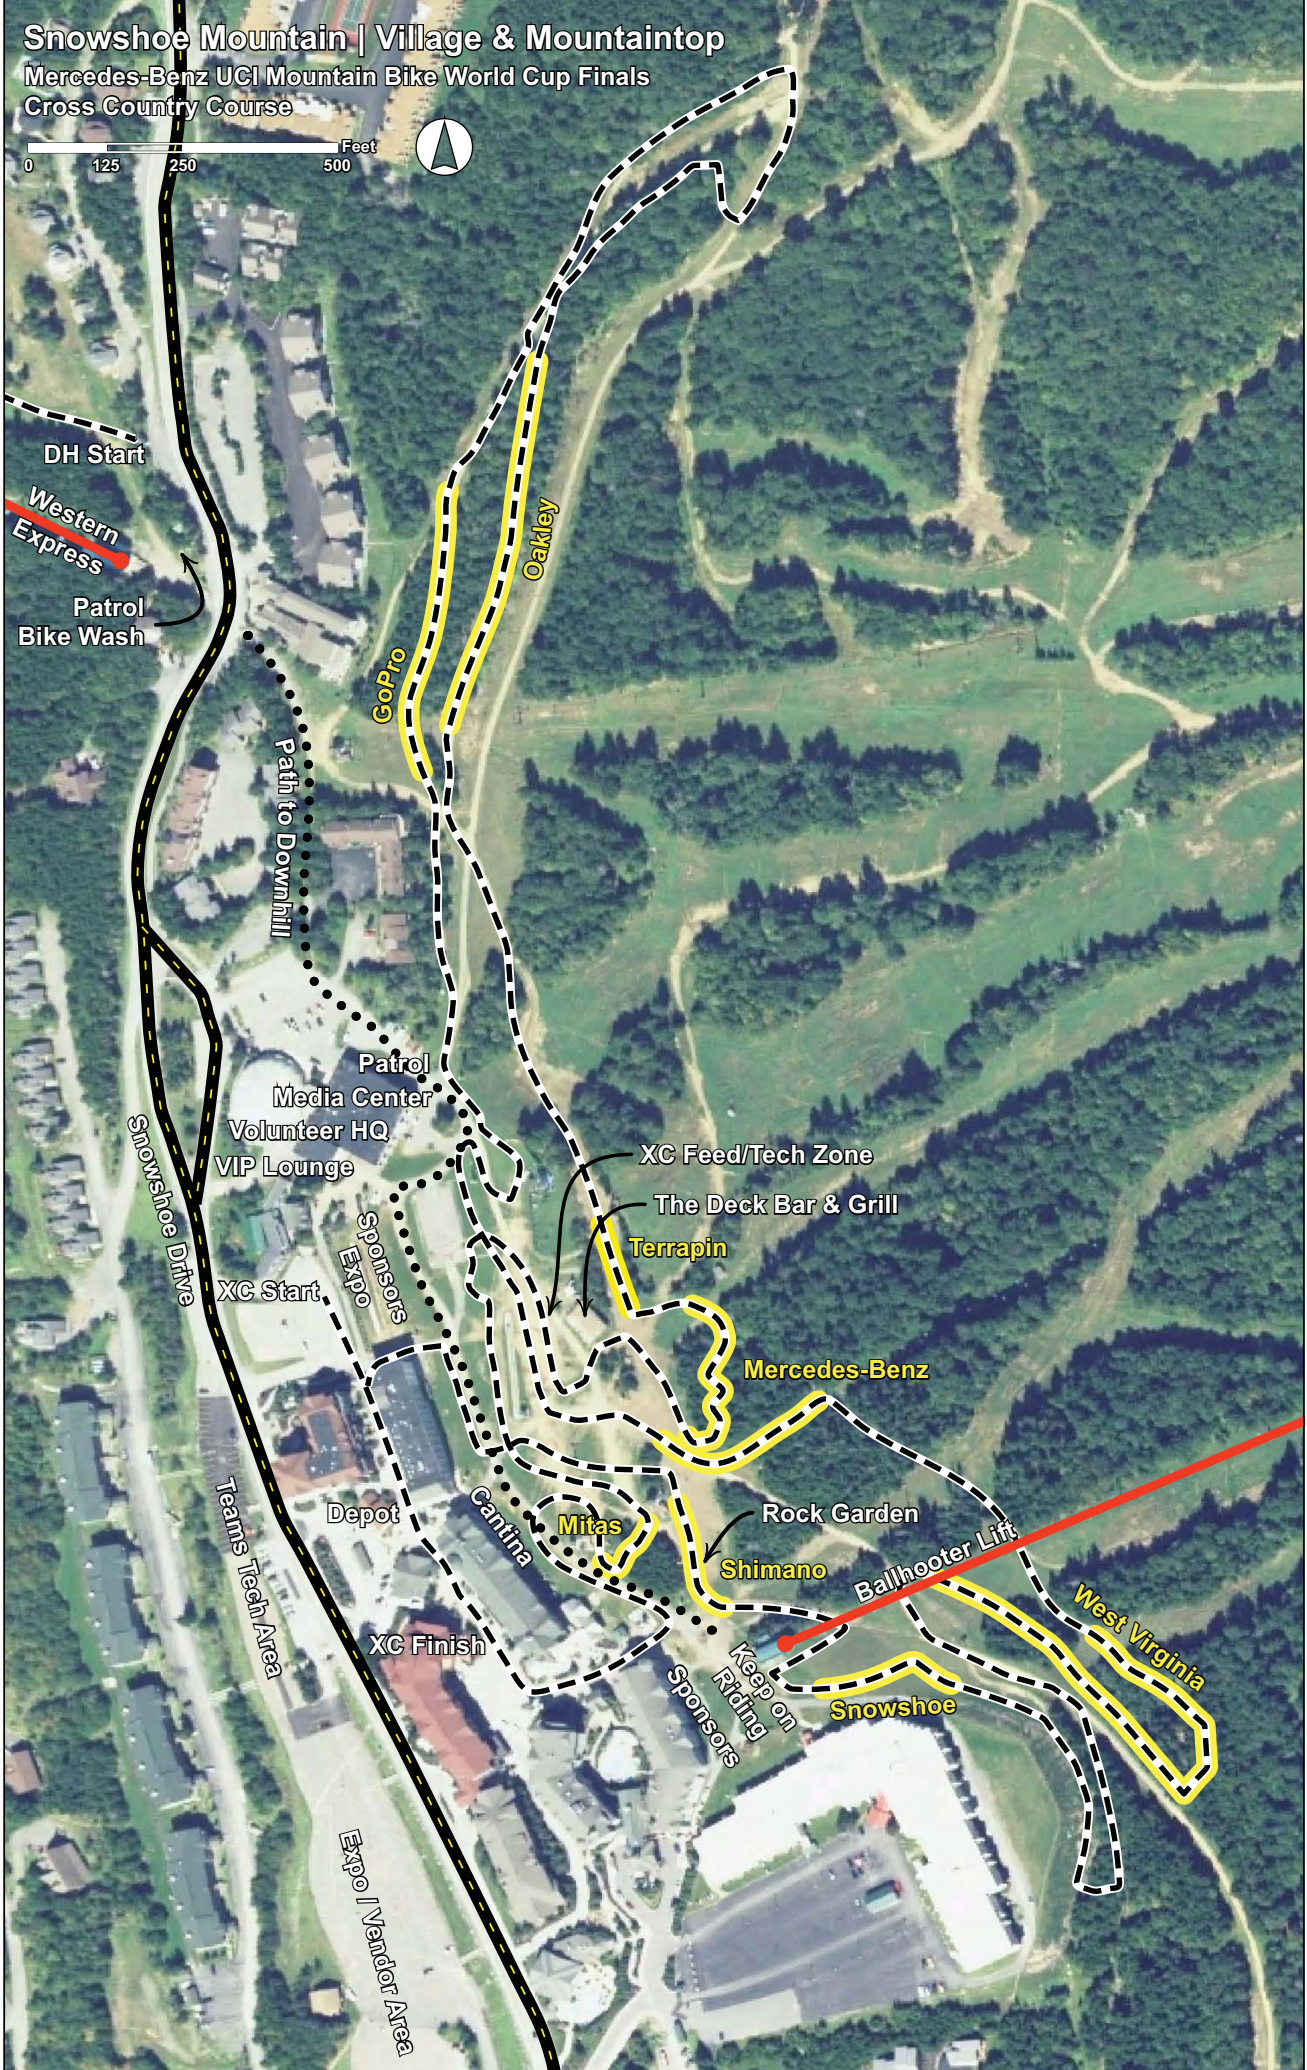

Snowshoe Mountain | Village & Mountaintop

Mercedes-Benz UCI Mountain Bike World Cup Finals

Cross Country Course

DH Start

Western Express

Patrol Bike Wash

GoPro

Oakley

Path to Downhill

Patrol

Media Center

Volunteer HQ

VIP Lounge

XC Feed/Tech Zone

The Deck Bar & Grill

Terrapin

Mercedes-Benz

XC Start

Sponsors Expo

Snowshoe Drive

Teams Tech Area

Depot

Cantina

Mitas

Oakley

Red Bull

Path to Finish
Viewing Area

Arbuckle's Cabin
Food & Drink

Vip